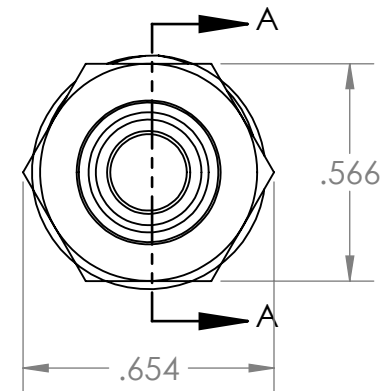

SECTION A-A

PROPRIETARY AND CONFIDENTIAL

Description

5/16" Hose Barb x 1/4" Male NPT Adapter,
Natural Polypropylene

THE INFORMATION CONTAINED IN THIS DRAWING IS THE SOLE PROPERTY OF INDUSTRIAL SPECIALTIES MFG. AND IS MED SPECIALITES. ANY REPRODUCTION IN PART OR AS A WHOLE WITHOUT THE WRITTEN PERMISSION OF INDUSTRIAL SPECIALTIES MFG. AND IS MED SPECIALITES IS PROHIBITED.

NAME	DATE
M.S.	04/14/2022

PART#
MCBJ-516-4M-PP

REV
1

SHEET 1 OF 1

SCALE: 1:1

DO NOT SCALE DRAWING

industrialspec.com | 800-781-8486