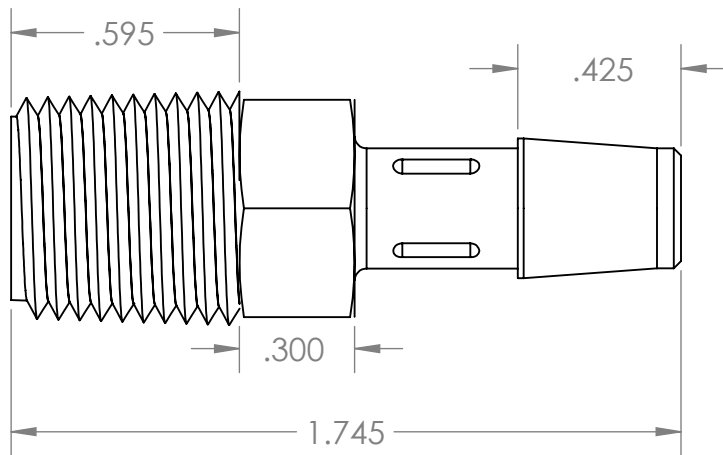

SECTION A-A

PROPRIETARY AND CONFIDENTIAL

Description

5/16" Hose Barb x 1/4" Male NPT Adapter,
Natural Polypropylene

THE INFORMATION CONTAINED IN THIS DRAWING IS THE SOLE PROPERTY OF INDUSTRIAL SPECIALTIES MFG. AND IS MED SPECIALITES. ANY REPRODUCTION IN PART OR AS A WHOLE WITHOUT THE WRITTEN PERMISSION OF INDUSTRIAL SPECIALTIES MFG. AND IS MED SPECIALITES IS PROHIBITED.

NAME	DATE
M.S.	04/14/2022

PART#
MCBJ-516-4M-PP

REV
1

SHEET 1 OF 1

SCALE: 1:1

DO NOT SCALE DRAWING

industrialspec.com | 800-781-8486