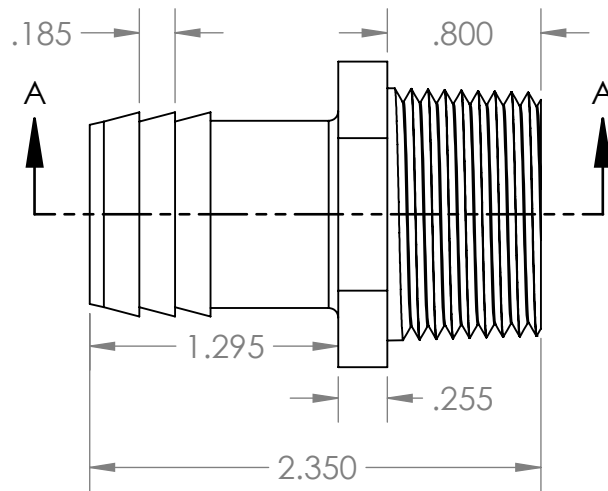

SECTION A-A

PROPRIETARY AND CONFIDENTIAL

Description

1" Hose Barb x 1" Male NPT Adapter

THE INFORMATION CONTAINED IN THIS DRAWING IS THE SOLE PROPERTY OF INDUSTRIAL SPECIALTIES MFG. AND IS MED SPECIALITES. ANY REPRODUCTION IN PART OR AS A WHOLE WITHOUT THE WRITTEN PERMISSION OF INDUSTRIAL SPECIALTIES MFG. AND IS MED SPECIALITES IS PROHIBITED.

NAME DATE
 DRAWN BY: M.S. 07/13/2021

PART# MCB-1-16M-N REV 1

SHEET 1 OF 1
 SCALE: 1:1
 DO NOT SCALE DRAWING

ISM Industrial Specialties Mfg. & IS MED Specialites (ISM)
 industrialspec.com | 800-781-8486