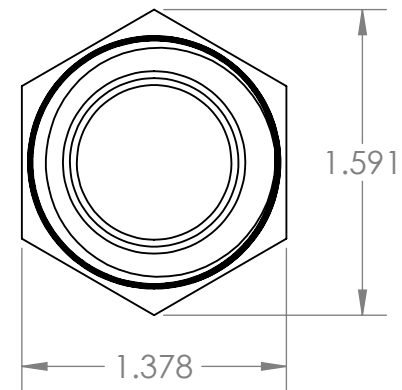

SECTION A-A

PROPRIETARY AND CONFIDENTIAL

Description

1" Hose Barb x 1" Male NPT Adapter

THE INFORMATION CONTAINED IN THIS DRAWING IS THE SOLE PROPERTY OF INDUSTRIAL SPECIALTIES MFG. AND IS MED SPECIALITES. ANY REPRODUCTION IN PART OR AS A WHOLE WITHOUT THE WRITTEN PERMISSION OF INDUSTRIAL SPECIALTIES MFG. AND IS MED SPECIALITES IS PROHIBITED.

NAME DATE
 DRAWN BY: M.S. 07/13/2021

PART# MCB-1-16M-N REV 1

SHEET 1 OF 1
 SCALE: 1:1
 DO NOT SCALE DRAWING

ISM Industrial Specialties Mfg. & IS MED Specialites (ISM)
 industrialspec.com | 800-781-8486