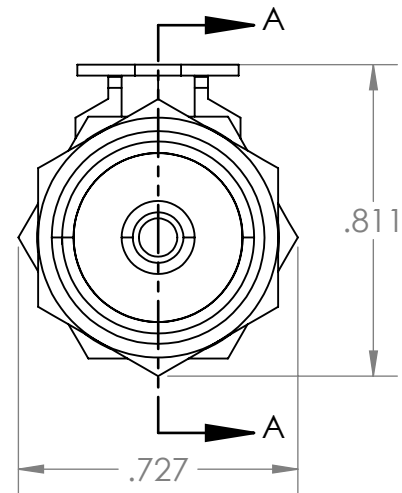

PROPRIETARY AND CONFIDENTIAL

Description

THE INFORMATION CONTAINED IN THIS DRAWING IS THE SOLE PROPERTY OF INDUSTRIAL SPECIALTIES MFG. AND IS MED SPECIALITES. ANY REPRODUCTION IN PART OR AS A WHOLE WITHOUT THE WRITTEN PERMISSION OF INDUSTRIAL SPECIALTIES MFG. AND IS MED SPECIALITES IS PROHIBITED.

1/8" Hose Barb Non-Valved Panel Mount Socket
1/8" Flow, 1/2-24 UNF Panel Thread,
Panel Nut Included, Chrome Plated Brass

NAME DATE
DRAWN BY: M.S. 09/10/2021

SHEET 1 OF 1

SCALE: 2:1

DO NOT SCALE DRAWING

PART#

MC1602

REV
1

industrialspec.com | 800-781-8486