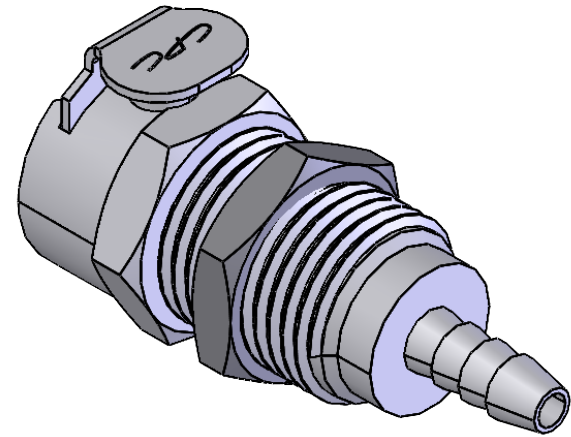

PROPRIETARY AND CONFIDENTIAL

Description

THE INFORMATION CONTAINED IN THIS DRAWING IS THE SOLE PROPERTY OF INDUSTRIAL SPECIALTIES MFG. AND IS MED SPECIALITES. ANY REPRODUCTION IN PART OR AS A WHOLE WITHOUT THE WRITTEN PERMISSION OF INDUSTRIAL SPECIALTIES MFG. AND IS MED SPECIALITES IS PROHIBITED.

1/8" Hose Barb Non-Valved Panel Mount Socket
1/8" Flow, 1/2-24 UNF Panel Thread,
Panel Nut Included, Chrome Plated Brass

NAME DATE
DRAWN BY: M.S. 09/10/2021

SHEET 1 OF 1

SCALE: 2:1

DO NOT SCALE DRAWING

PART#

MC1602

REV
1

industrialspec.com | 800-781-8486