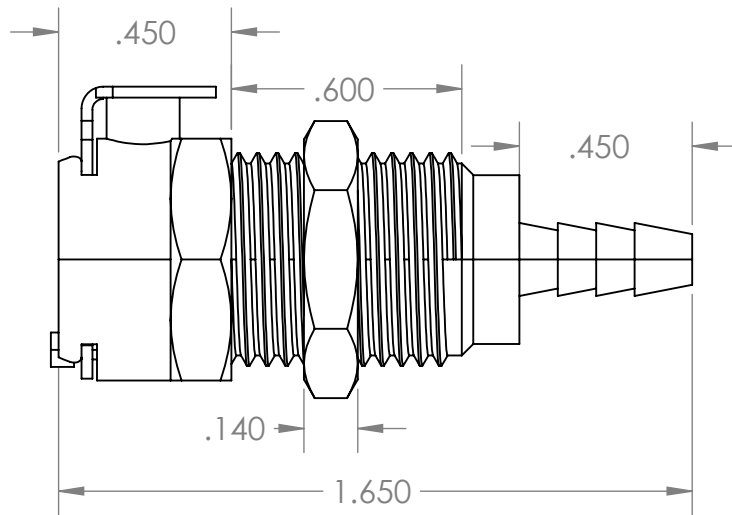

PROPRIETARY AND CONFIDENTIAL

Description

THE INFORMATION CONTAINED IN THIS DRAWING IS THE SOLE PROPERTY OF INDUSTRIAL SPECIALTIES MFG. AND IS MED SPECIALITES. ANY REPRODUCTION IN PART OR AS A WHOLE WITHOUT THE WRITTEN PERMISSION OF INDUSTRIAL SPECIALTIES MFG. AND IS MED SPECIALITES IS PROHIBITED.

1/8" Hose Barb Non-Valved Panel Mount Socket
1/8" Flow, 1/2-24 UNF Panel Thread,
Panel Nut Included, Chrome Plated Brass

NAME DATE
DRAWN BY: M.S. 09/10/2021

SHEET 1 OF 1

SCALE: 2:1

DO NOT SCALE DRAWING

PART#

MC1602

REV
1

industrialspec.com | 800-781-8486