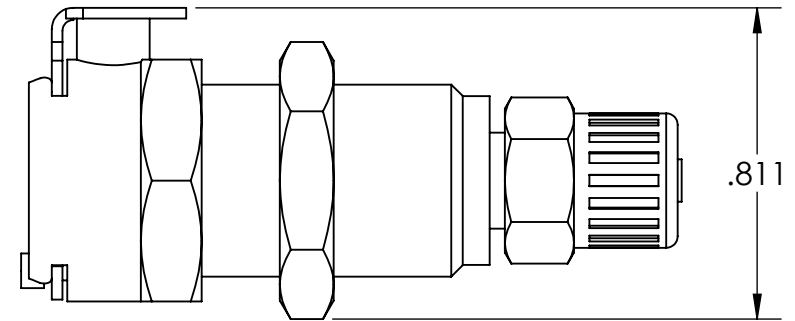

.811

PROPRIETARY AND CONFIDENTIAL

Description

THE INFORMATION CONTAINED IN THIS DRAWING IS FOR REFERENCE ONLY AND REMAINS THE SOLE PROPERTY OF INDUSTRIAL SPECIALTIES MFG. AND IS MED SPECIALITES. ANY REPRODUCTION IN PART OR AS A WHOLE WITHOUT THE WRITTEN PERMISSION OF INDUSTRIAL SPECIALTIES MFG. AND IS MED SPECIALITES IS PROHIBITED.

5/32" OD Ferruleless Poly-Tube Non-Valved Panel Mount Socket, 1/8" Flow, 1/2-24 UNF Panel Thread, Panel Nut Included, Chrome Plated Brass

NAME	DATE
M.K.	12.28.2022

PART#

MC12025

REV
1

SHEET 1 OF 1

SCALE: 2:1

DO NOT SCALE DRAWING
All Dimensions are in Inches

industrialspec.com | 800-781-8486

5

4

3

2

1