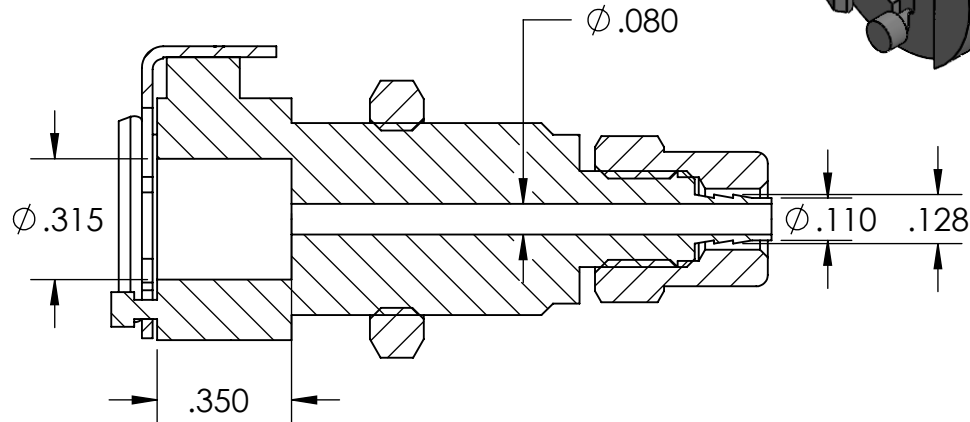

SECTION A-A