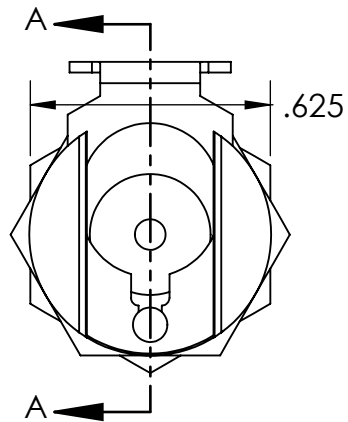

1.720

SECTION A-A

.625

.811

PROPRIETARY AND CONFIDENTIAL

Description

THE INFORMATION CONTAINED IN THIS DRAWING IS FOR REFERENCE ONLY AND REMAINS THE SOLE PROPERTY OF INDUSTRIAL SPECIALTIES MFG. AND IS MED SPECIALITES. ANY REPRODUCTION IN PART OR AS A WHOLE WITHOUT THE WRITTEN PERMISSION OF INDUSTRIAL SPECIALTIES MFG. AND IS MED SPECIALITES IS PROHIBITED.

5/32" OD Ferruleless Poly-Tube Non-Valved Panel Mount Socket, 1/8" Flow, 1/2-24 UNF Panel Thread, Panel Nut Included, Chrome Plated Brass

NAME	DATE
M.K.	12.28.2022

PART#

MC12025

REV
1

SHEET 1 OF 1

SCALE: 2:1

DO NOT SCALE DRAWING
All Dimensions are in Inches

industrialspec.com | 800-781-8486

5

4

3

2

1