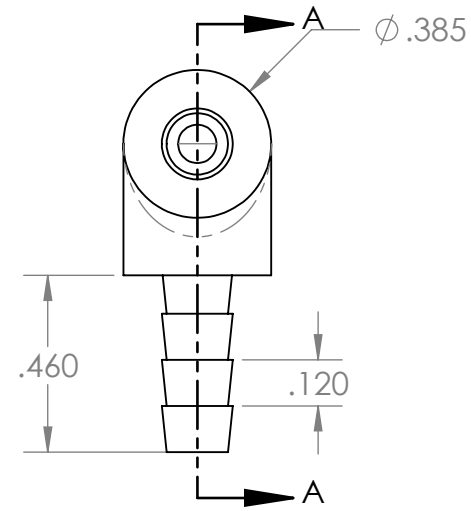

SECTION A-A

PROPRIETARY AND CONFIDENTIAL

Description

1/8" Hose Barb Elbow Connector, Brass

THE INFORMATION CONTAINED IN THIS DRAWING IS THE SOLE PROPERTY OF INDUSTRIAL SPECIALTIES MFG. AND IS MED SPECIALITES. ANY REPRODUCTION IN PART OR AS A WHOLE WITHOUT THE WRITTEN PERMISSION OF INDUSTRIAL SPECIALTIES MFG. AND IS MED SPECIALITES IS PROHIBITED.

NAME	DATE
M.E.	2.16.2021

PART#

MBEE-18-B

REV
1

SHEET 1 OF 1

SCALE: 2:1

DO NOT SCALE DRAWING

industrialspec.com | 800-781-8486