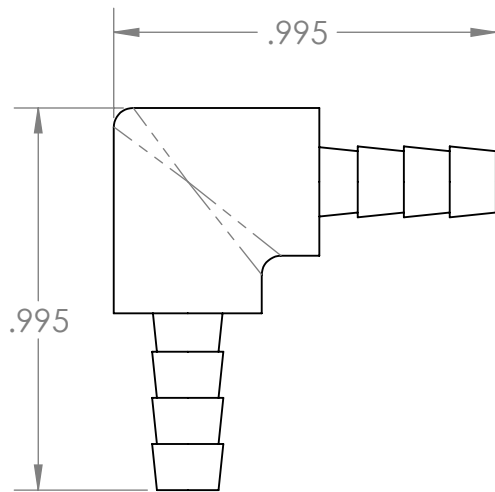

SECTION A-A

PROPRIETARY AND CONFIDENTIAL

Description

1/8" Hose Barb Elbow Connector, Brass

THE INFORMATION CONTAINED IN THIS DRAWING IS THE SOLE PROPERTY OF INDUSTRIAL SPECIALTIES MFG. AND IS MED SPECIALITES. ANY REPRODUCTION IN PART OR AS A WHOLE WITHOUT THE WRITTEN PERMISSION OF INDUSTRIAL SPECIALTIES MFG. AND IS MED SPECIALITES IS PROHIBITED.

NAME	DATE
M.E.	2.16.2021

PART#

MBEE-18-B

REV
1

SHEET 1 OF 1

SCALE: 2:1

DO NOT SCALE DRAWING

industrialspec.com | 800-781-8486