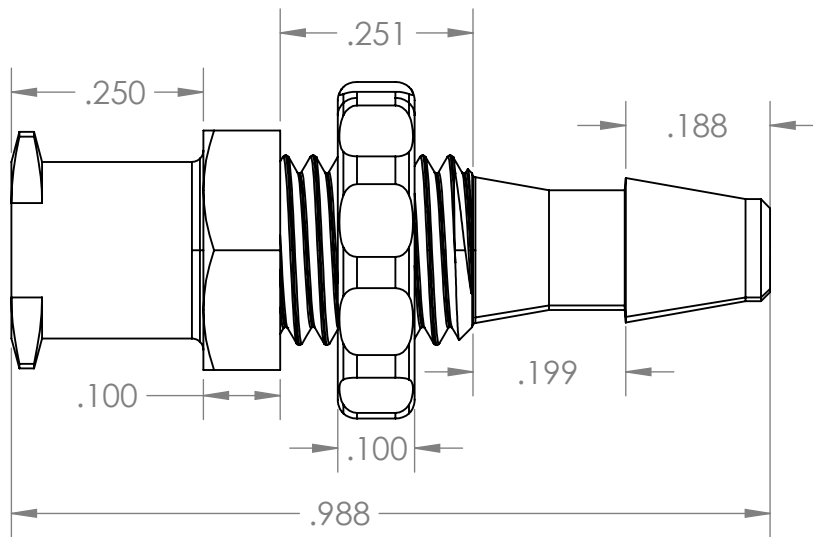

SECTION A-A

PROPRIETARY AND CONFIDENTIAL

Description

1/8" Hose Barb x Female Luer Lug Panel Mount
High Pressure Barb Style, 1/4-28 UNF Panel Thread,
White Nylon, w/ Nylon Nut

THE INFORMATION CONTAINED IN THIS DRAWING IS THE SOLE PROPERTY OF INDUSTRIAL SPECIALTIES MFG. AND IS MED SPECIALITES. ANY REPRODUCTION IN PART OR AS A WHOLE WITHOUT THE WRITTEN PERMISSION OF INDUSTRIAL SPECIALTIES MFG. AND IS MED SPECIALITES IS PROHIBITED.

NAME	DATE
M.S.	03/31/2022

PART#
ILB-18HP-FLL-WN

REV
1

SHEET 1 OF 1

SCALE: 4:1

DO NOT SCALE DRAWING

industrialspec.com | 800-781-8486