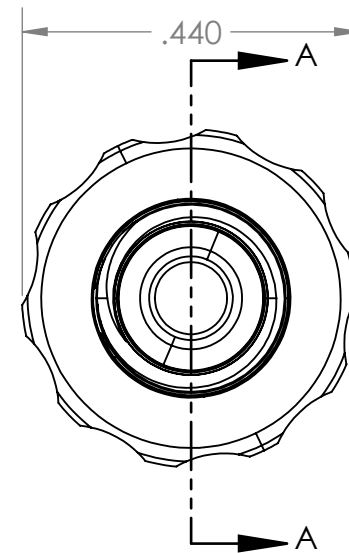

SECTION A-A

PROPRIETARY AND CONFIDENTIAL

Description

1/8" Hose Barb x Female Luer Lug Panel Mount
High Pressure Barb Style, 1/4-28 UNF Panel Thread,
White Nylon, w/ Nylon Nut

THE INFORMATION CONTAINED IN THIS DRAWING IS THE SOLE PROPERTY OF INDUSTRIAL SPECIALTIES MFG. AND IS MED SPECIALITES. ANY REPRODUCTION IN PART OR AS A WHOLE WITHOUT THE WRITTEN PERMISSION OF INDUSTRIAL SPECIALTIES MFG. AND IS MED SPECIALITES IS PROHIBITED.

NAME	DATE
M.S.	03/31/2022

PART#
ILB-18HP-FLL-WN

REV
1

SHEET 1 OF 1

SCALE: 4:1

DO NOT SCALE DRAWING

industrialspec.com | 800-781-8486