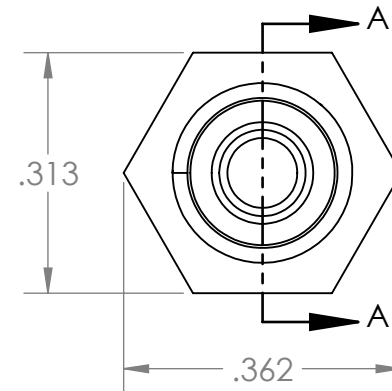

PROPRIETARY AND CONFIDENTIAL

Description

THE INFORMATION CONTAINED IN THIS DRAWING IS THE SOLE PROPERTY OF INDUSTRIAL SPECIALTIES MFG. AND IS MED SPECIALITES. ANY REPRODUCTION IN PART OR AS A WHOLE WITHOUT THE WRITTEN PERMISSION OF INDUSTRIAL SPECIALTIES MFG. AND IS MED SPECIALITES IS PROHIBITED.

1/8" Hose Barb x FLT Panel Mount
High Pressure Barb Style, 1/4-28 UNF Panel Thread
Natural Polypropylene

NAME DATE
DRAWN BY: M.S. 08/20/2021

PART# REV
ILB-18HP-FL-PP 1

SHEET 1 OF 1

SCALE: 4:1

DO NOT SCALE DRAWING

industrialspec.com | 800-781-8486