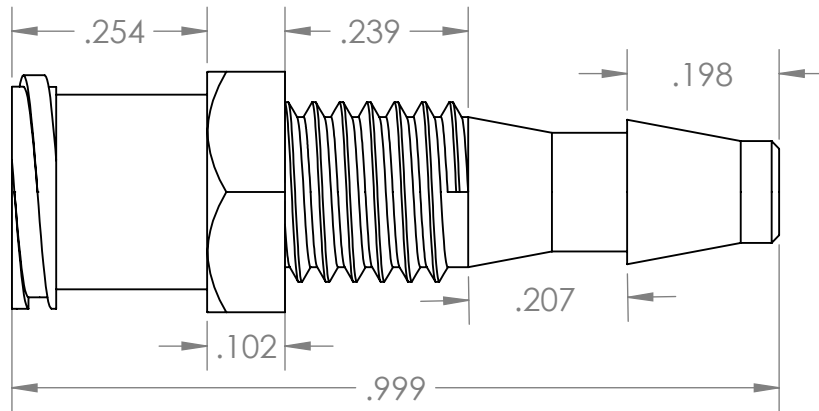

PROPRIETARY AND CONFIDENTIAL

Description

THE INFORMATION CONTAINED IN THIS DRAWING IS THE SOLE PROPERTY OF INDUSTRIAL SPECIALTIES MFG. AND IS MED SPECIALITES. ANY REPRODUCTION IN PART OR AS A WHOLE WITHOUT THE WRITTEN PERMISSION OF INDUSTRIAL SPECIALTIES MFG. AND IS MED SPECIALITES IS PROHIBITED.

1/8" Hose Barb x FLT Panel Mount
High Pressure Barb Style, 1/4-28 UNF Panel Thread
Natural Polypropylene

NAME DATE
DRAWN BY: M.S. 08/20/2021

PART# REV
ILB-18HP-FL-PP 1

SHEET 1 OF 1

SCALE: 4:1

DO NOT SCALE DRAWING

industrialspec.com | 800-781-8486