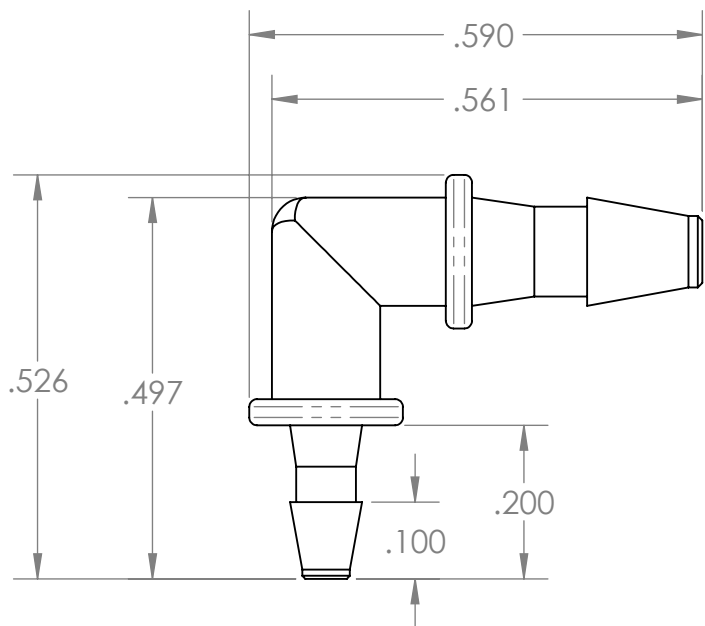

SECTION A-A

PROPRIETARY AND CONFIDENTIAL

Description

3/32" Hose Barb x 1/16" Hose Barb Elbow Connector, Natural Kynar

THE INFORMATION CONTAINED IN THIS DRAWING IS THE SOLE PROPERTY OF INDUSTRIAL SPECIALTIES MFG. AND IS MED SPECIALITES. ANY REPRODUCTION IN PART OR AS A WHOLE WITHOUT THE WRITTEN PERMISSION OF INDUSTRIAL SPECIALTIES MFG. AND IS MED SPECIALITES IS PROHIBITED.

NAME DATE
DRAWN BY: M.E. 2.08.2021

PART#
EUBJ-332116-K

REV
1

SHEET 1 OF 1

SCALE: 4:1

DO NOT SCALE DRAWING

ISM Industrial Specialties Mfg. & IS MED Specialties (ISM)
industrialspec.com | 800-781-8486