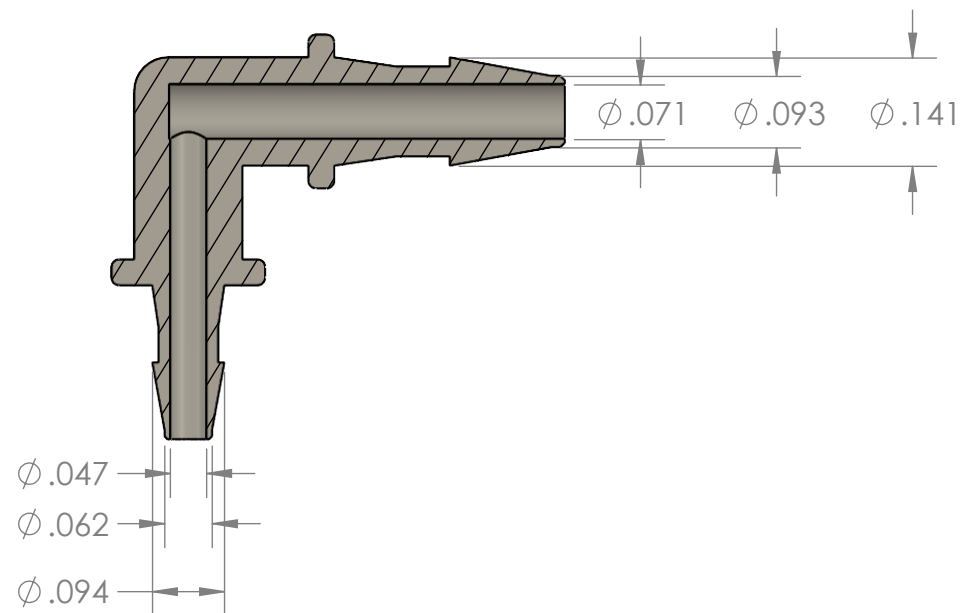

SECTION A-A

PROPRIETARY AND CONFIDENTIAL

Description

3/32" Hose Barb x 1/16" Hose Barb Elbow Connector, Natural Kynar

THE INFORMATION CONTAINED IN THIS DRAWING IS THE SOLE PROPERTY OF INDUSTRIAL SPECIALTIES MFG. AND IS MED SPECIALITES. ANY REPRODUCTION IN PART OR AS A WHOLE WITHOUT THE WRITTEN PERMISSION OF INDUSTRIAL SPECIALTIES MFG. AND IS MED SPECIALITES IS PROHIBITED.

NAME DATE
DRAWN BY: M.E. 2.08.2021

PART#
EUBJ-332116-K

REV
1

SHEET 1 OF 1

SCALE: 4:1

DO NOT SCALE DRAWING

ISM Industrial Specialties Mfg. & IS MED Specialties (ISM)
industrialspec.com | 800-781-8486