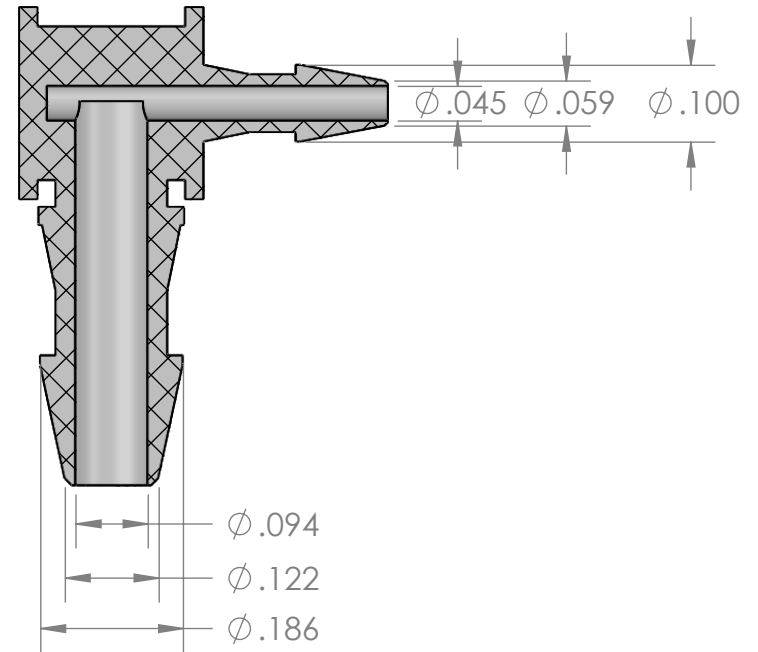

SECTION A-A

PROPRIETARY AND CONFIDENTIAL

Description

THE INFORMATION CONTAINED IN THIS DRAWING IS THE SOLE PROPERTY OF INDUSTRIAL SPECIALTIES MFG. AND IS MED SPECIALITES. ANY REPRODUCTION IN PART OR AS A WHOLE WITHOUT THE WRITTEN PERMISSION OF INDUSTRIAL SPECIALTIES MFG. AND IS MED SPECIALITES IS PROHIBITED.

1/8" Hose Barb x 1/16" Hose Barb Elbow, Natural Nylon

NAME	DATE
M.E.	5/22/2020

PART#
EUBJ-18116-N

REV
1

SHEET 1 OF 1

SCALE: 4:1

DO NOT SCALE DRAWING

industrialspec.com | 800-781-8486