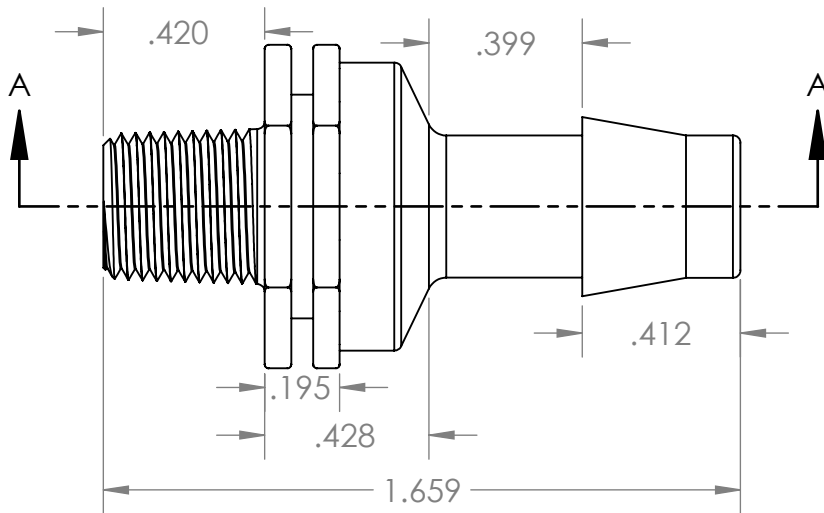

SECTION A-A

PROPRIETARY AND CONFIDENTIAL

Description

1/8" MNPT x 3/8" Hose Barb Diaphragm Ck Valve
Flow from 1/8" MNPT to 3/8" Hose Barb,
Viton Diaphragm, Kynar Body

THE INFORMATION CONTAINED IN THIS DRAWING IS THE SOLE PROPERTY OF INDUSTRIAL SPECIALTIES MFG. AND IS MED SPECIALITES. ANY REPRODUCTION IN PART OR AS A WHOLE WITHOUT THE WRITTEN PERMISSION OF INDUSTRIAL SPECIALTIES MFG. AND IS MED SPECIALITES IS PROHIBITED.

NAME	DATE
M.S.	05/27/2021

PART# CVKV-2M-38

REV
1

SHEET 1 OF 1

SCALE: 2:1

DO NOT SCALE DRAWING

industrialspec.com | 800-781-8486