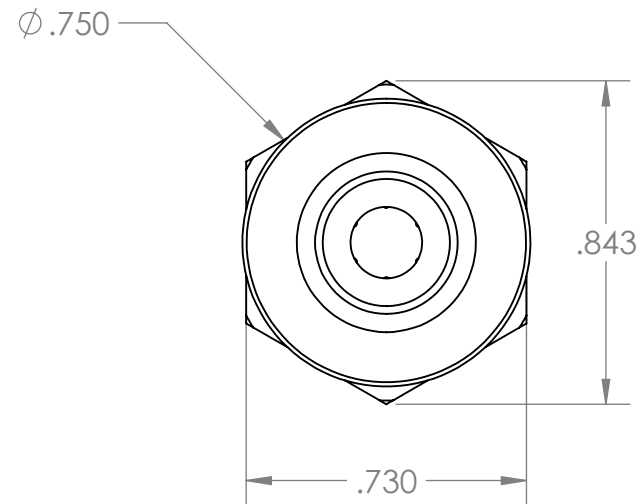

SECTION A-A

PROPRIETARY AND CONFIDENTIAL

Description

1/8" MNPT x 3/8" Hose Barb Diaphragm Ck Valve
Flow from 1/8" MNPT to 3/8" Hose Barb,
Viton Diaphragm, Kynar Body

THE INFORMATION CONTAINED IN THIS DRAWING IS THE SOLE PROPERTY OF INDUSTRIAL SPECIALTIES MFG. AND IS MED SPECIALITES. ANY REPRODUCTION IN PART OR AS A WHOLE WITHOUT THE WRITTEN PERMISSION OF INDUSTRIAL SPECIALTIES MFG. AND IS MED SPECIALITES IS PROHIBITED.

NAME	DATE
M.S.	05/27/2021

PART# CVKV-2M-38

REV
1

SHEET 1 OF 1

SCALE: 2:1

DO NOT SCALE DRAWING

industrialspec.com | 800-781-8486