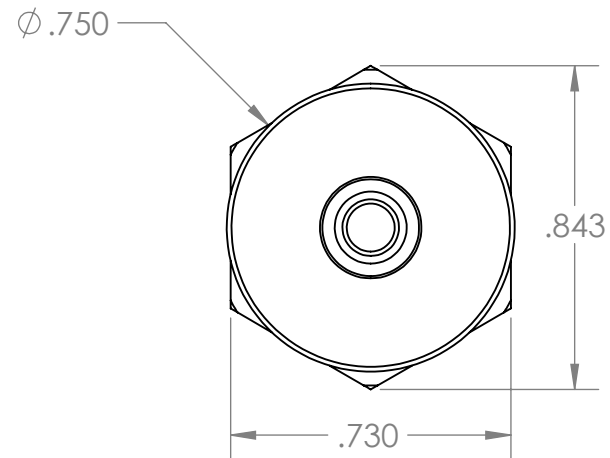

SECTION A-A

PROPRIETARY AND CONFIDENTIAL

Description

1/8" MNPT x 3/16" Hose Barb Diaphragm Ck Valve
Flow from 1/8" MNPT to 3/16" Hose Barb,
Viton Diaphragm, Kynar Body

THE INFORMATION CONTAINED IN THIS DRAWING IS THE SOLE PROPERTY OF INDUSTRIAL SPECIALTIES MFG. AND IS MED SPECIALITES. ANY REPRODUCTION IN PART OR AS A WHOLE WITHOUT THE WRITTEN PERMISSION OF INDUSTRIAL SPECIALTIES MFG. AND IS MED SPECIALITES IS PROHIBITED.

NAME DATE
DRAWN BY: M.S. 05/27/2021

PART#

CVKV-2M-316

REV
1

SHEET 1 OF 1

SCALE: 2:1

DO NOT SCALE DRAWING

industrialspec.com | 800-781-8486