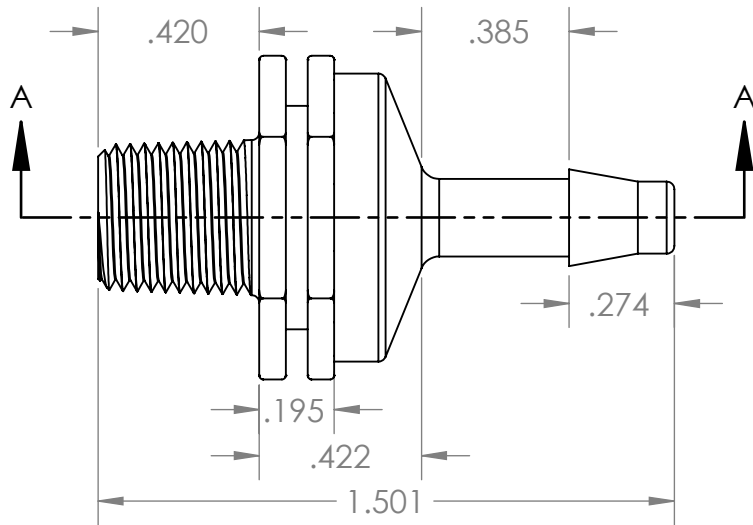

SECTION A-A

PROPRIETARY AND CONFIDENTIAL

Description

1/8" MNPT x 3/16" Hose Barb Diaphragm Ck Valve
Flow from 1/8" MNPT to 3/16" Hose Barb,
Viton Diaphragm, Kynar Body

THE INFORMATION CONTAINED IN THIS DRAWING IS THE SOLE PROPERTY OF INDUSTRIAL SPECIALTIES MFG. AND IS MED SPECIALITES. ANY REPRODUCTION IN PART OR AS A WHOLE WITHOUT THE WRITTEN PERMISSION OF INDUSTRIAL SPECIALTIES MFG. AND IS MED SPECIALITES IS PROHIBITED.

NAME DATE
DRAWN BY: M.S. 05/27/2021

PART#

CVKV-2M-316

REV
1

SHEET 1 OF 1

SCALE: 2:1

DO NOT SCALE DRAWING

industrialspec.com | 800-781-8486