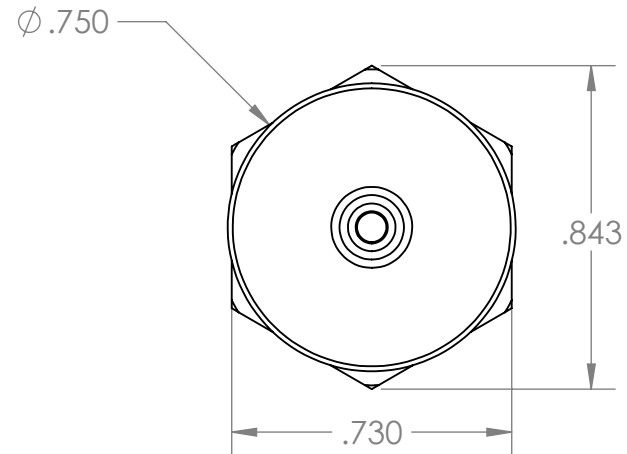

SECTION A-A

PROPRIETARY AND CONFIDENTIAL

**Description**

1/8" MNPT x 1/8" Hose Barb Diaphragm Ck Valve  
Flows from Thread to Barb, Viton Diaphragm,  
Kynar Body

THE INFORMATION CONTAINED IN THIS DRAWING IS THE SOLE PROPERTY OF INDUSTRIAL SPECIALTIES MFG. AND IS MED SPECIALITES. ANY REPRODUCTION IN PART OR AS A WHOLE WITHOUT THE WRITTEN PERMISSION OF INDUSTRIAL SPECIALTIES MFG. AND IS MED SPECIALITES IS PROHIBITED.

NAME DATE  
DRAWN BY: M.S. 05/26/2021

**PART#**  
CVKV-2M-18

REV  
1

SHEET 1 OF 1

SCALE: 2:1

DO NOT SCALE DRAWING

industrialspec.com | 800-781-8486