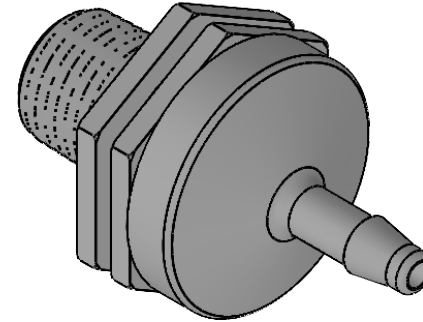

SECTION A-A

PROPRIETARY AND CONFIDENTIAL

**Description**

1/8" MNPT x 1/8" Hose Barb Diaphragm Ck Valve  
Flows from Thread to Barb, Viton Diaphragm,  
Kynar Body

THE INFORMATION CONTAINED IN THIS DRAWING IS THE SOLE PROPERTY OF INDUSTRIAL SPECIALTIES MFG. AND IS MED SPECIALITES. ANY REPRODUCTION IN PART OR AS A WHOLE WITHOUT THE WRITTEN PERMISSION OF INDUSTRIAL SPECIALTIES MFG. AND IS MED SPECIALITES IS PROHIBITED.

NAME DATE  
DRAWN BY: M.S. 05/26/2021

**PART#**  
CVKV-2M-18

REV  
1

SHEET 1 OF 1

SCALE: 2:1

DO NOT SCALE DRAWING

industrialspec.com | 800-781-8486