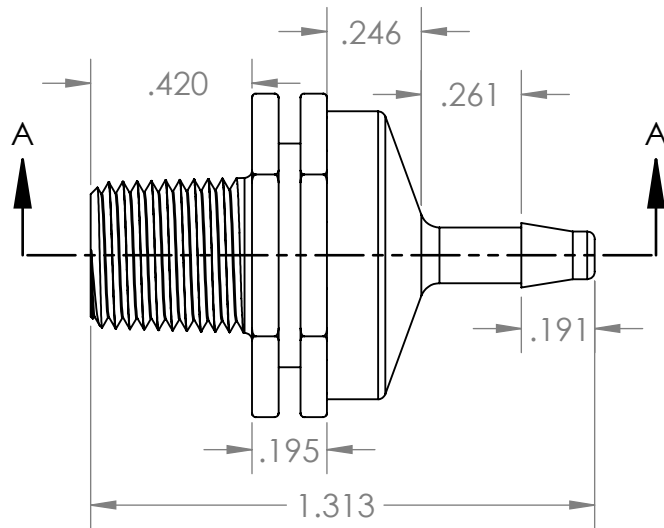

SECTION A-A

PROPRIETARY AND CONFIDENTIAL

**Description**

1/8" MNPT x 1/8" Hose Barb Diaphragm Ck Valve  
Flows from Thread to Barb, Viton Diaphragm,  
Kynar Body

THE INFORMATION CONTAINED IN THIS DRAWING IS THE SOLE PROPERTY OF INDUSTRIAL SPECIALTIES MFG. AND IS MED SPECIALITES. ANY REPRODUCTION IN PART OR AS A WHOLE WITHOUT THE WRITTEN PERMISSION OF INDUSTRIAL SPECIALTIES MFG. AND IS MED SPECIALITES IS PROHIBITED.

NAME DATE  
DRAWN BY: M.S. 05/26/2021

**PART#**  
CVKV-2M-18

REV  
1

SHEET 1 OF 1

SCALE: 2:1

DO NOT SCALE DRAWING

industrialspec.com | 800-781-8486