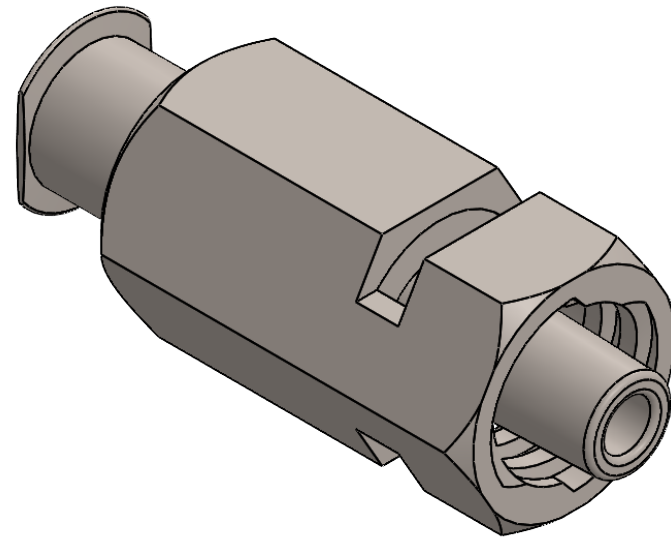

SECTION A-A

PROPRIETARY AND CONFIDENTIAL

**Description**

Male Luer Lock x Female Luer Lug Connector,  
Hex Body, 316 Stainless Steel

THE INFORMATION CONTAINED IN THIS DRAWING IS THE SOLE PROPERTY OF INDUSTRIAL SPECIALTIES MFG. AND IS MED SPECIALITES. ANY REPRODUCTION IN PART OR AS A WHOLE WITHOUT THE WRITTEN PERMISSION OF INDUSTRIAL SPECIALTIES MFG. AND IS MED SPECIALITES IS PROHIBITED.