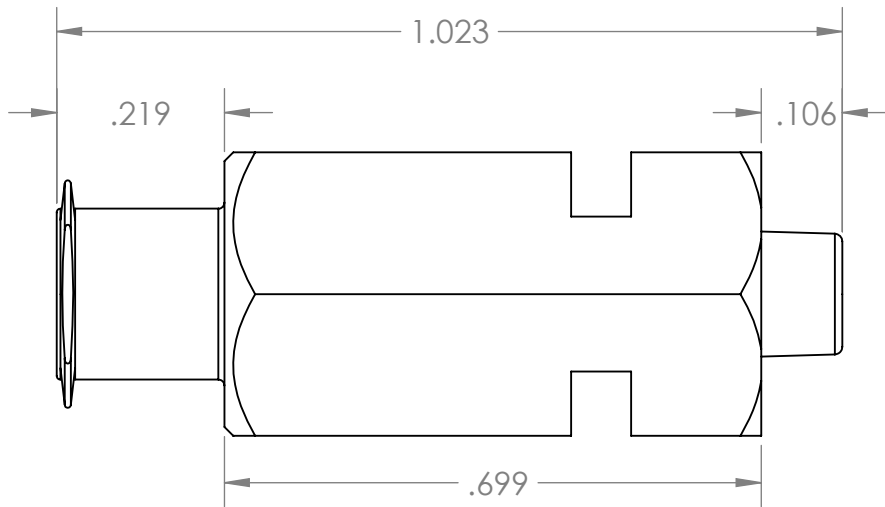

SECTION A-A

PROPRIETARY AND CONFIDENTIAL

**Description**

Male Luer Lock x Female Luer Lug Connector,  
Hex Body, 316 Stainless Steel

THE INFORMATION CONTAINED IN THIS DRAWING IS THE SOLE PROPERTY OF INDUSTRIAL SPECIALTIES MFG. AND IS MED SPECIALITES. ANY REPRODUCTION IN PART OR AS A WHOLE WITHOUT THE WRITTEN PERMISSION OF INDUSTRIAL SPECIALTIES MFG. AND IS MED SPECIALITES IS PROHIBITED.

NAME	DATE
M.S.	04/28/2022

**PART#**  
CMMLFLL-HX-SS316

REV  
1

SHEET 1 OF 1

SCALE: 4:1

DO NOT SCALE DRAWING

industrialspec.com | 800-781-8486