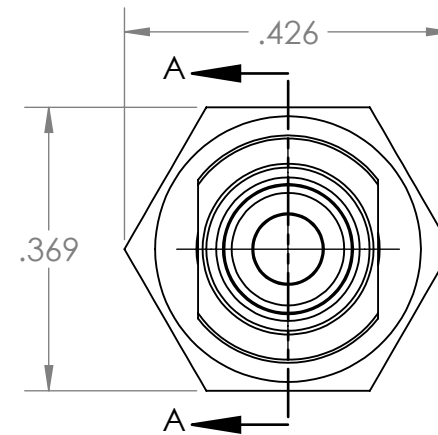

SECTION A-A

PROPRIETARY AND CONFIDENTIAL

**Description**

Male Luer Lock x Female Luer Lug Connector,  
Hex Body, 316 Stainless Steel

THE INFORMATION CONTAINED IN THIS DRAWING IS THE SOLE PROPERTY OF INDUSTRIAL SPECIALTIES MFG. AND IS MED SPECIALITES. ANY REPRODUCTION IN PART OR AS A WHOLE WITHOUT THE WRITTEN PERMISSION OF INDUSTRIAL SPECIALTIES MFG. AND IS MED SPECIALITES IS PROHIBITED.

NAME	DATE
M.S.	04/28/2022

**PART#**  
CMMLFLL-HX-SS316

REV  
1

SHEET 1 OF 1

SCALE: 4:1

DO NOT SCALE DRAWING

industrialspec.com | 800-781-8486