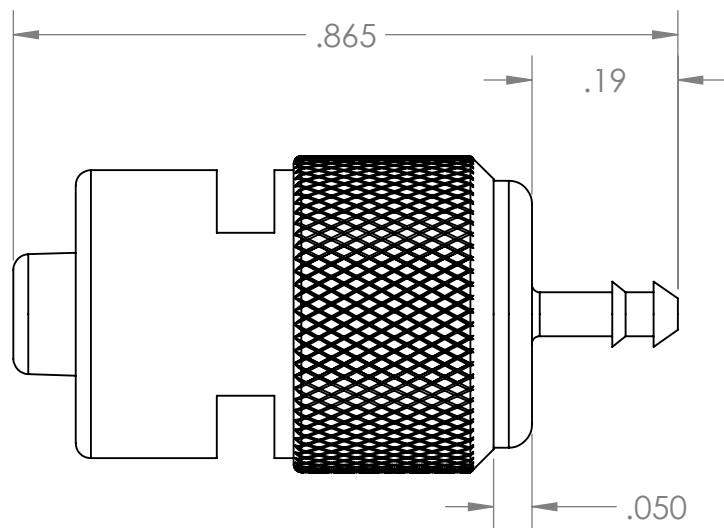

SECTION A-A

PROPRIETARY AND CONFIDENTIAL

Description

0.085" Hose Barb x Male Luer Lock Adapter
Suggested Tube Range: 0.047" to 0.062",
Round Body with Knurled Grip, Nickel Plated Brass

THE INFORMATION CONTAINED IN THIS DRAWING IS FOR REFERENCE ONLY AND REMAINS THE SOLE PROPERTY OF INDUSTRIAL SPECIALTIES MFG. AND IS MED SPECIALITES. ANY REPRODUCTION IN PART OR AS A WHOLE WITHOUT THE WRITTEN PERMISSION OF INDUSTRIAL SPECIALTIES MFG. AND IS MED SPECIALITES IS PROHIBITED.

NAME DATE
DRAWN BY: M.S. 06/07/2022

PART# CIMLJ-085-NI REV 1

SHEET 1 OF 1

SCALE: 4:1

industrialspec.com | 800-781-8486

DO NOT SCALE DRAWING