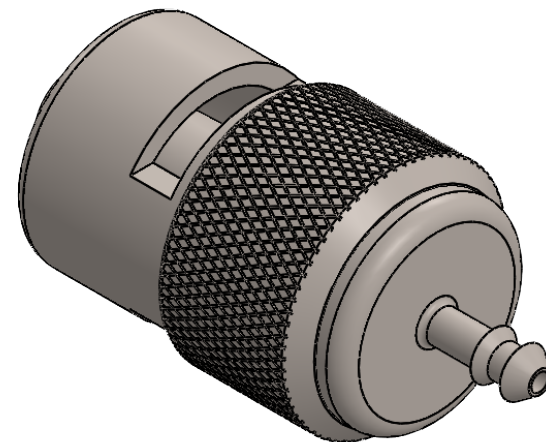

SECTION A-A

PROPRIETARY AND CONFIDENTIAL

Description

0.085" Hose Barb x Male Luer Lock Adapter
Suggested Tube Range: 0.047" to 0.062",
Round Body with Knurled Grip, Nickel Plated Brass

THE INFORMATION CONTAINED IN THIS DRAWING IS FOR REFERENCE ONLY AND REMAINS THE SOLE PROPERTY OF INDUSTRIAL SPECIALTIES MFG. AND IS MED SPECIALITES. ANY REPRODUCTION IN PART OR AS A WHOLE WITHOUT THE WRITTEN PERMISSION OF INDUSTRIAL SPECIALTIES MFG. AND IS MED SPECIALITES IS PROHIBITED.

NAME DATE
DRAWN BY: M.S. 06/07/2022

PART# CIMLJ-085-NI REV 1

SHEET 1 OF 1

SCALE: 4:1

industrialspec.com | 800-781-8486

DO NOT SCALE DRAWING