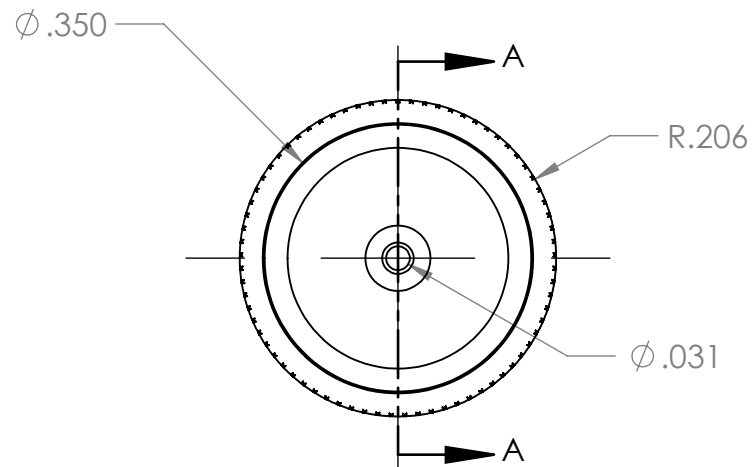

SECTION A-A

PROPRIETARY AND CONFIDENTIAL

Description

0.085" Hose Barb x Male Luer Lock Adapter
Suggested Tube Range: 0.047" to 0.062",
Round Body with Knurled Grip, Nickel Plated Brass

THE INFORMATION CONTAINED IN THIS DRAWING IS FOR REFERENCE ONLY AND REMAINS THE SOLE PROPERTY OF INDUSTRIAL SPECIALTIES MFG. AND IS MED SPECIALITES. ANY REPRODUCTION IN PART OR AS A WHOLE WITHOUT THE WRITTEN PERMISSION OF INDUSTRIAL SPECIALTIES MFG. AND IS MED SPECIALITES IS PROHIBITED.

NAME DATE
DRAWN BY: M.S. 06/07/2022

PART# CIMLJ-085-NI REV 1

SHEET 1 OF 1

SCALE: 4:1

industrialspec.com | 800-781-8486

DO NOT SCALE DRAWING