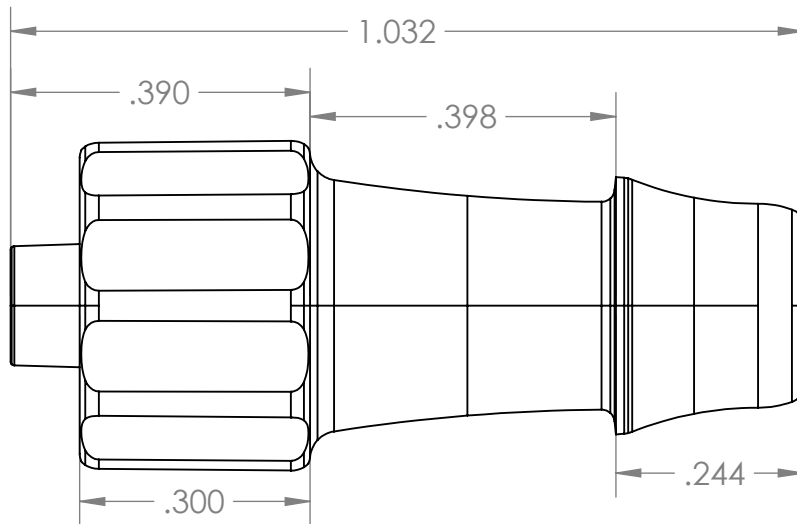

SECTION A-A

PROPRIETARY AND CONFIDENTIAL

**Description**

1/4" Hose Barb x Male Luer Lock Adapter,  
Full Range Barb Style, Clear Polycarbonate

THE INFORMATION CONTAINED IN THIS DRAWING IS THE SOLE PROPERTY OF INDUSTRIAL SPECIALTIES MFG. AND IS MED SPECIALITES. ANY REPRODUCTION IN PART OR AS A WHOLE WITHOUT THE WRITTEN PERMISSION OF INDUSTRIAL SPECIALTIES MFG. AND IS MED SPECIALITES IS PROHIBITED.

NAME	DATE
M.S.	02/22/2022

**PART#** CIML-14FR-PC

REV  
1

SHEET 1 OF 1

SCALE: 4:1

DO NOT SCALE DRAWING

industrialspec.com | 800-781-8486