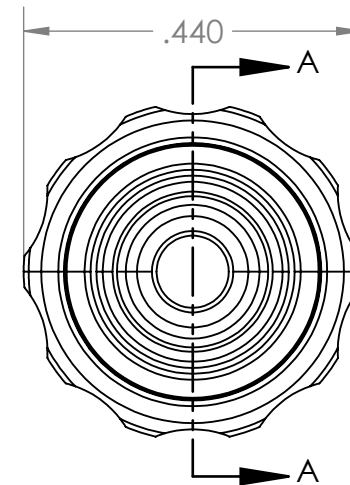

SECTION A-A

PROPRIETARY AND CONFIDENTIAL

**Description**

1/4" Hose Barb x Male Luer Lock Adapter,  
Full Range Barb Style, Clear Polycarbonate

THE INFORMATION CONTAINED IN THIS DRAWING IS THE SOLE PROPERTY OF INDUSTRIAL SPECIALTIES MFG. AND IS MED SPECIALITES. ANY REPRODUCTION IN PART OR AS A WHOLE WITHOUT THE WRITTEN PERMISSION OF INDUSTRIAL SPECIALTIES MFG. AND IS MED SPECIALITES IS PROHIBITED.