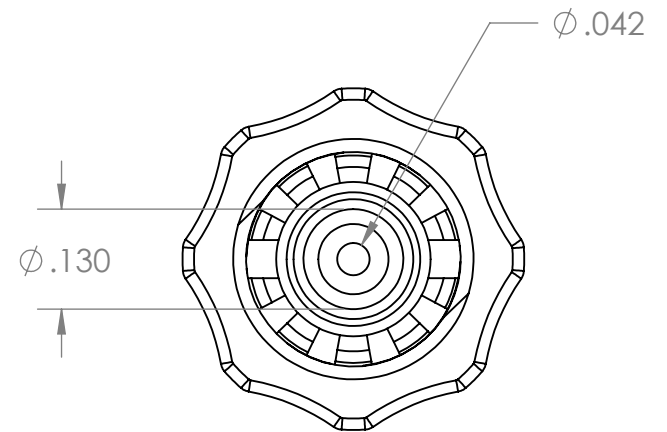

SECTION A-A

FOR REFERENCE ONLY

PROPRIETARY AND CONFIDENTIAL

Description

1/16" Hose Barb x Male Luer Lock Swivel Adapter

THE INFORMATION CONTAINED IN THIS DRAWING IS FOR REFERENCE ONLY AND REMAINS THE SOLE PROPERTY OF INDUSTRIAL SPECIALTIES MFG. AND IS MED SPECIALITES. ANY REPRODUCTION IN PART OR AS A WHOLE WITHOUT THE WRITTEN PERMISSION OF INDUSTRIAL SPECIALTIES MFG. AND IS MED SPECIALITES IS PROHIBITED.