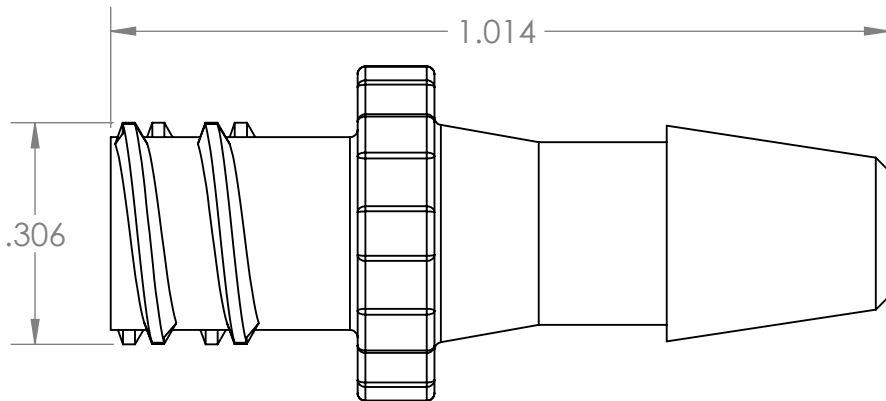

PROPRIETARY AND CONFIDENTIAL

THE INFORMATION CONTAINED IN THIS DRAWING IS THE SOLE PROPERTY OF INDUSTRIAL SPECIALTIES MFG. AND IS MED SPECIALITES. ANY REPRODUCTION IN PART OR AS A WHOLE WITHOUT THE WRITTEN PERMISSION OF INDUSTRIAL SPECIALTIES MFG. AND IS MED SPECIALITES IS PROHIBITED.

Description

3/16" Hose Barb x Female Luer Thread Adapter, High Pressure Barb Style, Clear Polycarbonate

NAME	DATE
M.S.	05/26/2022

PART# CFL7-316HP-PC

REV
1

SHEET 1 OF 1

SCALE: 4:1

DO NOT SCALE DRAWING

industrialspec.com | 800-781-8486