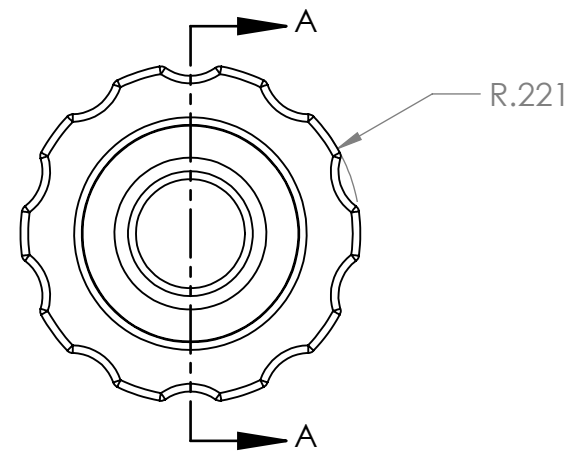

PROPRIETARY AND CONFIDENTIAL

THE INFORMATION CONTAINED IN THIS DRAWING IS THE SOLE PROPERTY OF INDUSTRIAL SPECIALTIES MFG. AND IS MED SPECIALITES. ANY REPRODUCTION IN PART OR AS A WHOLE WITHOUT THE WRITTEN PERMISSION OF INDUSTRIAL SPECIALTIES MFG. AND IS MED SPECIALITES IS PROHIBITED.

Description

3/16" Hose Barb x Female Luer Thread Adapter, High Pressure Barb Style, Clear Polycarbonate

NAME	DATE
M.S.	05/26/2022

PART# CFL7-316HP-PC

REV
1

SHEET 1 OF 1

SCALE: 4:1

DO NOT SCALE DRAWING

industrialspec.com | 800-781-8486