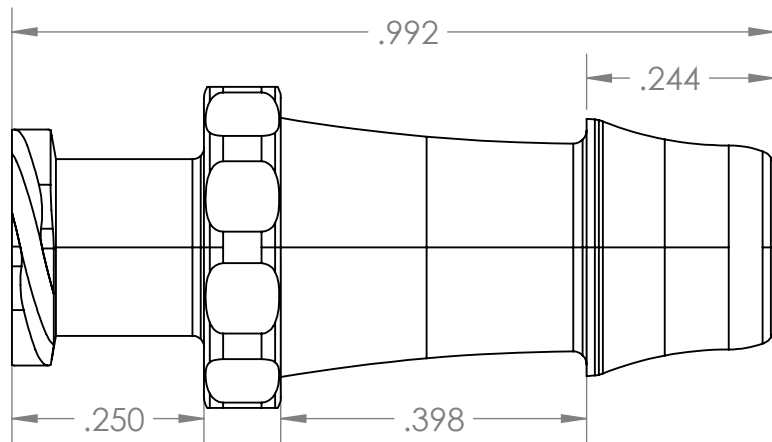

SECTION A-A

PROPRIETARY AND CONFIDENTIAL

Description

1/4" Hose Barb x Female Luer Thread Adapter,
Full Range Barb Style, Clear Polycarbonate

THE INFORMATION CONTAINED IN THIS DRAWING IS THE SOLE PROPERTY OF INDUSTRIAL SPECIALTIES MFG. AND IS MED SPECIALITES. ANY REPRODUCTION IN PART OR AS A WHOLE WITHOUT THE WRITTEN PERMISSION OF INDUSTRIAL SPECIALTIES MFG. AND IS MED SPECIALITES IS PROHIBITED.

NAME	DATE
M.S.	02/22/2022

PART# CFL-14FR-PC

REV
1

SHEET 1 OF 1

SCALE: 2:1

DO NOT SCALE DRAWING

industrialspec.com | 800-781-8486