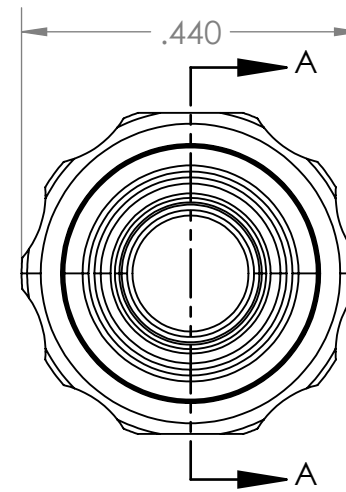

SECTION A-A

PROPRIETARY AND CONFIDENTIAL

Description

1/4" Hose Barb x Female Luer Thread Adapter,
Full Range Barb Style, Clear Polycarbonate

THE INFORMATION CONTAINED IN THIS DRAWING IS THE SOLE PROPERTY OF INDUSTRIAL SPECIALTIES MFG. AND IS MED SPECIALITES. ANY REPRODUCTION IN PART OR AS A WHOLE WITHOUT THE WRITTEN PERMISSION OF INDUSTRIAL SPECIALTIES MFG. AND IS MED SPECIALITES IS PROHIBITED.

NAME	DATE
M.S.	02/22/2022

PART# CFL-14FR-PC

REV
1

SHEET 1 OF 1

SCALE: 2:1

DO NOT SCALE DRAWING

industrialspec.com | 800-781-8486