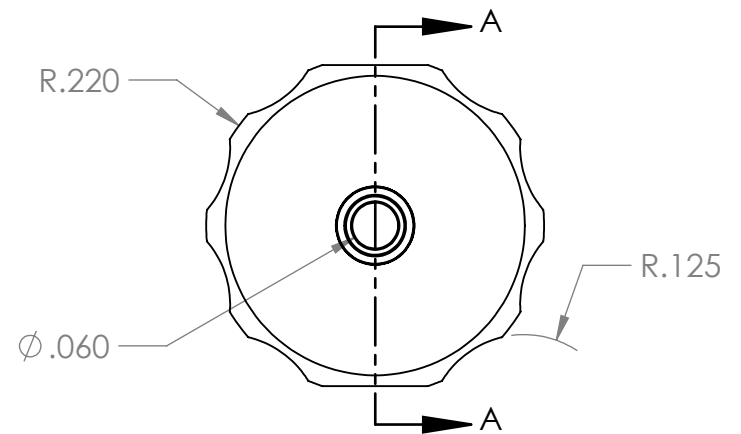

SECTION A-A

PROPRIETARY AND CONFIDENTIAL

**Description**

1/16" Hose Barb x Female Luer Thread,  
Full Range Barb Style, White Nylon

THE INFORMATION CONTAINED IN THIS DRAWING IS THE SOLE PROPERTY OF INDUSTRIAL SPECIALTIES MFG. AND IS MED SPECIALITES. ANY REPRODUCTION IN PART OR AS A WHOLE WITHOUT THE WRITTEN PERMISSION OF INDUSTRIAL SPECIALTIES MFG. AND IS MED SPECIALITES IS PROHIBITED.

NAME DATE  
DRAWN BY: M.E. 5.7.2021

**PART#**

CFL-116FR-WN

REV  
1

SHEET 1 OF 1

SCALE: 4:1

DO NOT SCALE DRAWING

industrialspec.com | 800-781-8486