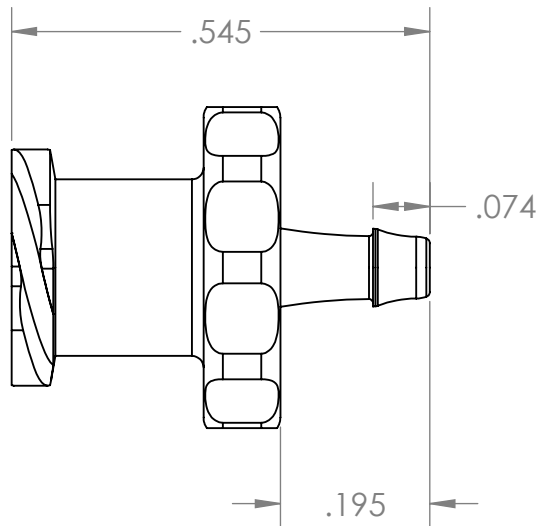

SECTION A-A

PROPRIETARY AND CONFIDENTIAL

**Description**

1/16" Hose Barb x Female Luer Thread,  
Full Range Barb Style, White Nylon

THE INFORMATION CONTAINED IN THIS DRAWING IS THE SOLE PROPERTY OF INDUSTRIAL SPECIALTIES MFG. AND IS MED SPECIALITES. ANY REPRODUCTION IN PART OR AS A WHOLE WITHOUT THE WRITTEN PERMISSION OF INDUSTRIAL SPECIALTIES MFG. AND IS MED SPECIALITES IS PROHIBITED.

NAME DATE  
DRAWN BY: M.E. 5.7.2021

**PART#**

CFL-116FR-WN

REV  
1

SHEET 1 OF 1

SCALE: 4:1

DO NOT SCALE DRAWING

industrialspec.com | 800-781-8486