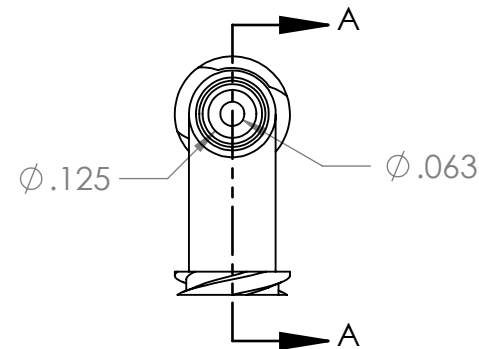

SECTION A-A

Female Luers meet ISO 594-1 and 594-2 Standards

PROPRIETARY AND CONFIDENTIAL

Description

THE INFORMATION CONTAINED IN THIS DRAWING IS THE SOLE PROPERTY OF INDUSTRIAL SPECIALTIES MFG. AND IS MED SPECIALITES. ANY REPRODUCTION IN PART OR AS A WHOLE WITHOUT THE WRITTEN PERMISSION OF INDUSTRIAL SPECIALTIES MFG. AND IS MED SPECIALITES IS PROHIBITED.

Female Luer Thread x Male Slip Luer x Female Luer Thread Tee Adapter, Adapts to Rotating Lock Ring, Natural Polypropylene

NAME	DATE
M.E.	9/10/2020

PART#
CFFT-PP

REV
1

SHEET 1 OF 1

SCALE: 2:1

DO NOT SCALE DRAWING