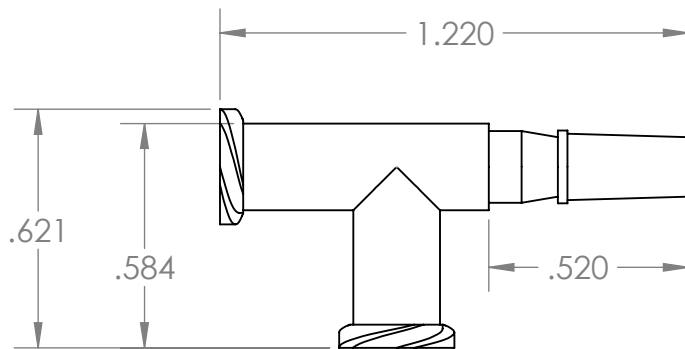

SECTION A-A

Female Luers meet ISO 594-1 and 594-2 Standards

PROPRIETARY AND CONFIDENTIAL

Description

THE INFORMATION CONTAINED IN THIS DRAWING IS THE SOLE PROPERTY OF INDUSTRIAL SPECIALTIES MFG. AND IS MED SPECIALITES. ANY REPRODUCTION IN PART OR AS A WHOLE WITHOUT THE WRITTEN PERMISSION OF INDUSTRIAL SPECIALTIES MFG. AND IS MED SPECIALITES IS PROHIBITED.

Female Luer Thread x Male Slip Luer x Female Luer Thread Tee Adapter, Adapts to Rotating Lock Ring, Natural Polypropylene

NAME	DATE
M.E.	9/10/2020

PART#
CFFT-PP

REV
1

SHEET 1 OF 1

SCALE: 2:1

DO NOT SCALE DRAWING