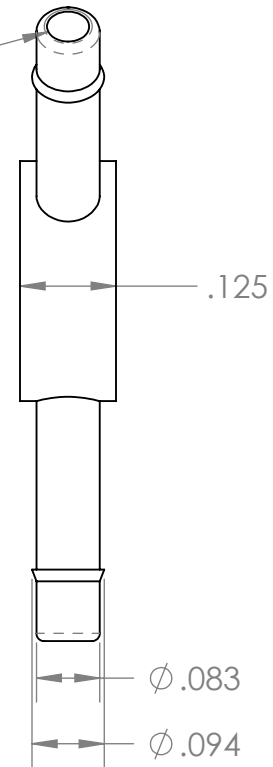

TRUE R.028

PROPRIETARY AND CONFIDENTIAL

Description

1/16" Hose Barb "Y" Connector,
316 Stainless Steel

THE INFORMATION CONTAINED IN THIS DRAWING IS THE SOLE PROPERTY OF INDUSTRIAL SPECIALTIES MFG. AND IS MED SPECIALITES. ANY REPRODUCTION IN PART OR AS A WHOLE WITHOUT THE WRITTEN PERMISSION OF INDUSTRIAL SPECIALTIES MFG. AND IS MED SPECIALITES IS PROHIBITED.

NAME DATE
DRAWN BY: M.E. 4/4/2018

PART#

BY-116-SS316

REV
1

SHEET 1 OF 1

SCALE: 4:1

DO NOT SCALE DRAWING

industrialspec.com | 800-781-8486