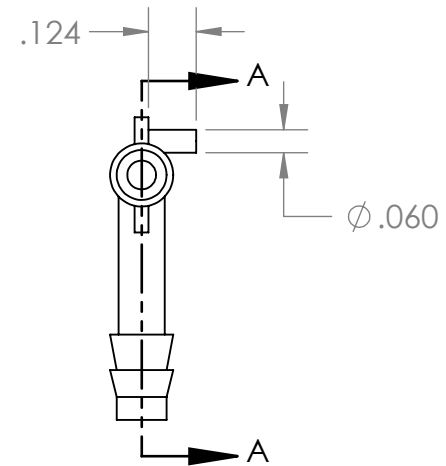

SECTION A-A

PROPRIETARY AND CONFIDENTIAL

Description

1/8" Hose Barb Tee,
Automotive Grade Natural Nylon

THE INFORMATION CONTAINED IN THIS DRAWING IS THE SOLE PROPERTY OF INDUSTRIAL SPECIALTIES MFG. AND IS MED SPECIALITES. ANY REPRODUCTION IN PART OR AS A WHOLE WITHOUT THE WRITTEN PERMISSION OF INDUSTRIAL SPECIALTIES MFG. AND IS MED SPECIALITES IS PROHIBITED.

NAME	DATE
M.E.	8/19/2020

PART#
BNTUB-18-N

REV
1

SHEET 1 OF 1

SCALE: 2:1

DO NOT SCALE DRAWING

ISM Industrial Specialties Mfg.
& IS MED Specialites (ISM)

industrialspec.com | 800-781-8486