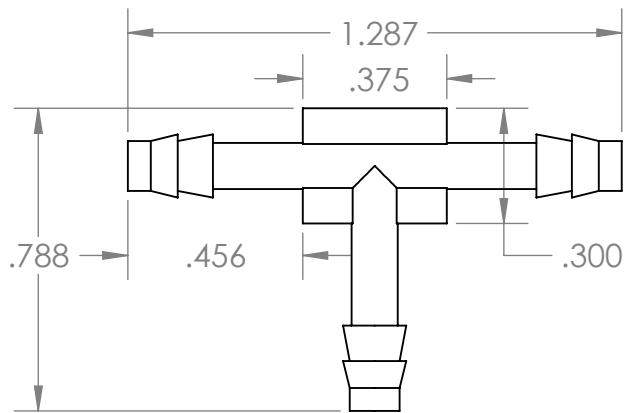

SECTION A-A

PROPRIETARY AND CONFIDENTIAL

Description

1/8" Hose Barb Tee,
Automotive Grade Natural Nylon

THE INFORMATION CONTAINED IN THIS DRAWING IS THE SOLE PROPERTY OF INDUSTRIAL SPECIALTIES MFG. AND IS MED SPECIALITES. ANY REPRODUCTION IN PART OR AS A WHOLE WITHOUT THE WRITTEN PERMISSION OF INDUSTRIAL SPECIALTIES MFG. AND IS MED SPECIALITES IS PROHIBITED.

NAME	DATE
M.E.	8/19/2020

PART#
BNTUB-18-N

REV
1

SHEET 1 OF 1

SCALE: 2:1

DO NOT SCALE DRAWING

ISM Industrial Specialties Mfg.
& IS MED Specialites (ISM)

industrialspec.com | 800-781-8486