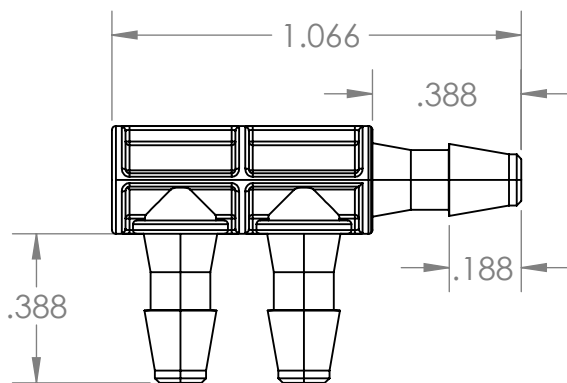

PROPRIETARY AND CONFIDENTIAL

Description

THE INFORMATION CONTAINED IN THIS DRAWING IS THE SOLE PROPERTY OF INDUSTRIAL SPECIALTIES MFG. AND IS MED SPECIALITES. ANY REPRODUCTION IN PART OR AS A WHOLE WITHOUT THE WRITTEN PERMISSION OF INDUSTRIAL SPECIALTIES MFG. AND IS MED SPECIALITES IS PROHIBITED.

1/8" Hose Barb "F" Connector,
High Pressure Barb Style, Polypropylene

NAME	DATE
M.E.	3.15.2021

SHEET 1 OF 1

SCALE: 4:1

DO NOT SCALE DRAWING

PART#

BDCE-18HP-PP

REV
1

industrialspec.com | 800-781-8486