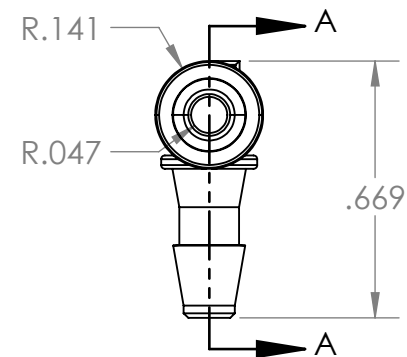

PROPRIETARY AND CONFIDENTIAL

Description

THE INFORMATION CONTAINED IN THIS DRAWING IS THE SOLE PROPERTY OF INDUSTRIAL SPECIALTIES MFG. AND IS MED SPECIALITES. ANY REPRODUCTION IN PART OR AS A WHOLE WITHOUT THE WRITTEN PERMISSION OF INDUSTRIAL SPECIALTIES MFG. AND IS MED SPECIALITES IS PROHIBITED.

1/8" Hose Barb "F" Connector,
High Pressure Barb Style, Polypropylene

NAME	DATE
M.E.	3.15.2021

SHEET 1 OF 1

SCALE: 4:1

DO NOT SCALE DRAWING

PART#

BDCE-18HP-PP

REV
1

industrialspec.com | 800-781-8486