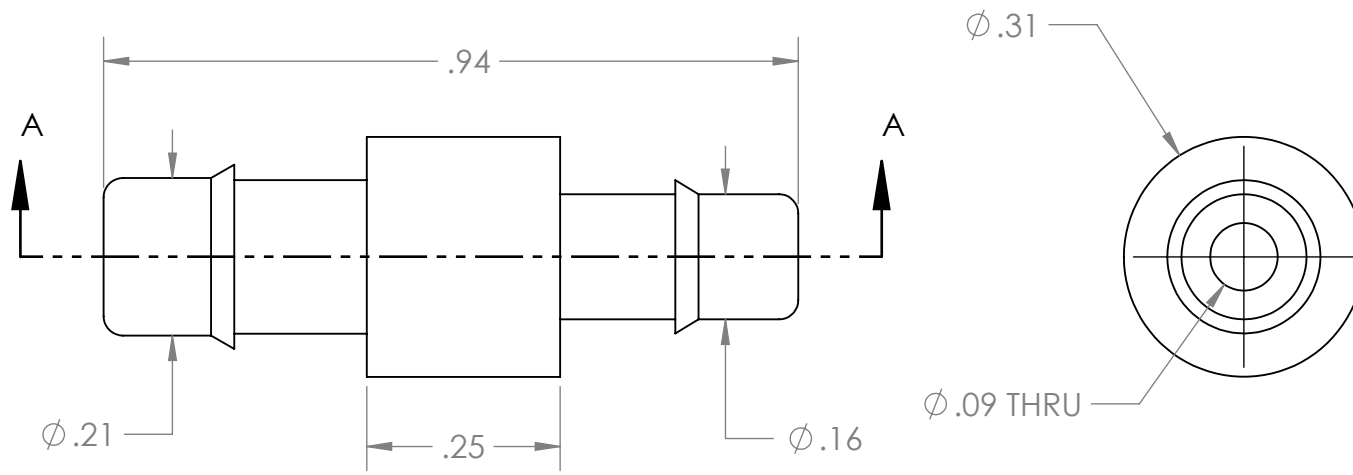

PROPRIETARY AND CONFIDENTIAL

Description

THE INFORMATION CONTAINED IN THIS DRAWING IS FOR REFERENCE ONLY AND REMAINS THE SOLE PROPERTY OF INDUSTRIAL SPECIALTIES MFG. AND IS MED SPECIALITES. ANY REPRODUCTION IN PART OR AS A WHOLE WITHOUT THE WRITTEN PERMISSION OF INDUSTRIAL SPECIALTIES MFG. AND IS MED SPECIALITES IS PROHIBITED.

3/16" Hose Barb x 5/32" Hose Barb Reducer
CA360 Brass

NAME	DATE
J.L.	02.13.2025

PART# BC-316-532-B

REV
2

SHEET 1 OF 1

SCALE: 4:1

DO NOT SCALE DRAWING
All Dimensions are in Inches

ISM Industrial Specialties Mfg.
& IS Med Specialties

industrialspec.com | 720-729-2202