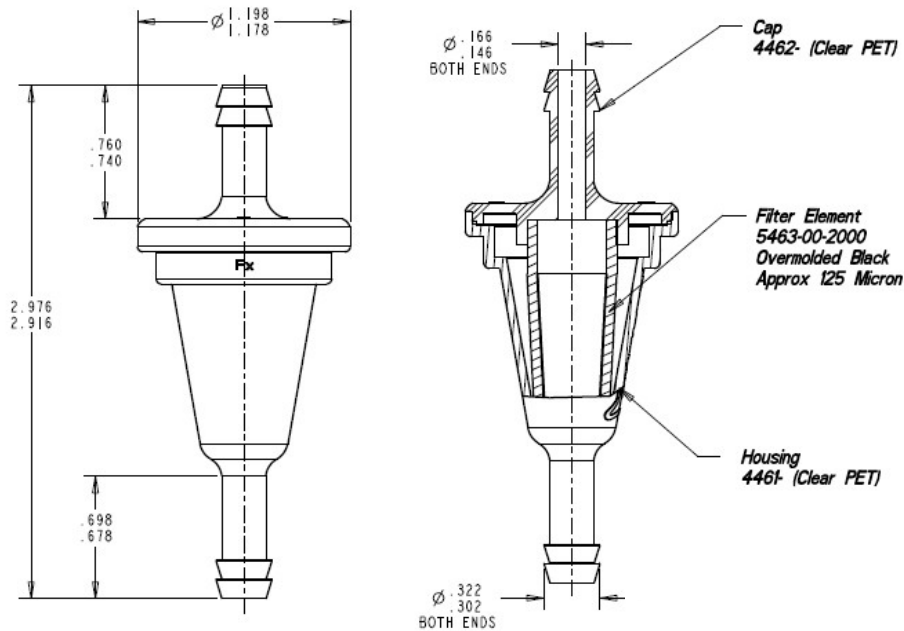

## Part No. 8426 (FF704CB) Technical Specification

Performance Properties	Typical Value
Hose Barb Size	5/16"
Fuel Line Recommendation	1/4"
Flow Rate (gal/hr) w/ 3 1/2" Fluid Head	8.9
Average Micron Rating	125
Component Materials	Housing: Clear PET (E-85 compatible) Filter Media: Polyester Black Overmold Cap: Clear PET (E-85 compatible)