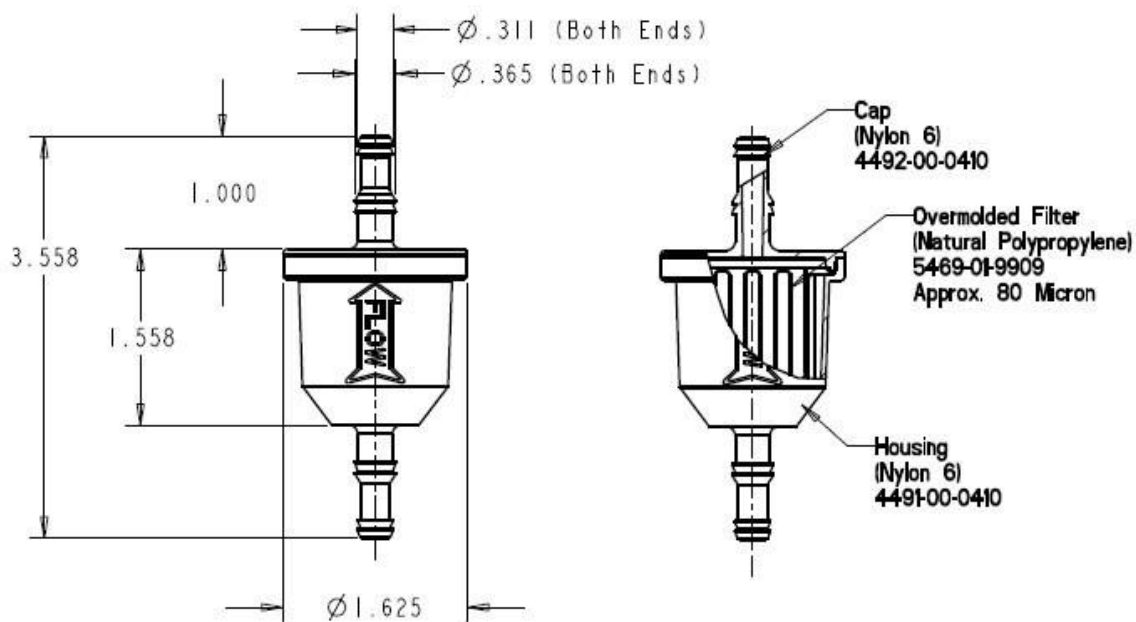

Visu Filter

Precision In-Line Fuel Filters

UNIVERSAL

8479-XX-9909

- Universal Dual Hose Barbs fit 1/4" OR 5/16" I.D. Fuel Line
- Nylon 6 polymer will not deteriorate in E-85 Fuel
- Easy consumer friendly inspection
- Maintains exceptional clarity after exposure
- Prevents dirt and other particles in fuel tank from reaching carburetor
- 7 1/2" of Total Filtration Area
- Made in the USA 