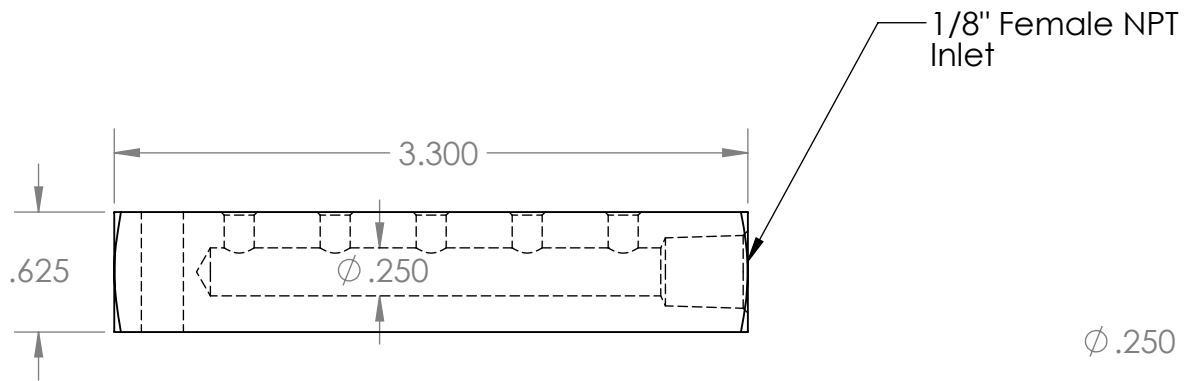

Ø.219
Mounting
Hole

10-32 Female UNF
Outlets

1/8" Female NPT
Inlet

1/8" Female NPT
Inlet

PROPRIETARY AND CONFIDENTIAL

Description

1/8" Female NPT Inlet x 10-32 Female UNF Outlets,
1 Inlet, 5 Outlet Ports,
Black Anodized Aluminum

NAME DATE
DRAWN BY: M.E. 5/23/218

PART#

32M5

REV
1

SHEET 1 OF 1

SCALE: 1:1

DO NOT SCALE DRAWING

industrialspec.com | 800-781-8486