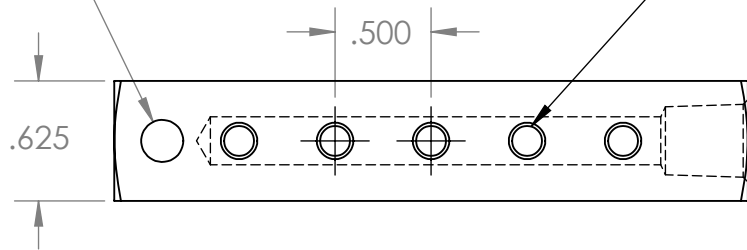

Ø.219
Mounting
Hole

10-32 Female UNF
Outlets

1/8" Female NPT
Inlet

1/8" Female NPT
Inlet

PROPRIETARY AND CONFIDENTIAL

Description

1/8" Female NPT Inlet x 10-32 Female UNF Outlets,
1 Inlet, 5 Outlet Ports,
Black Anodized Aluminum