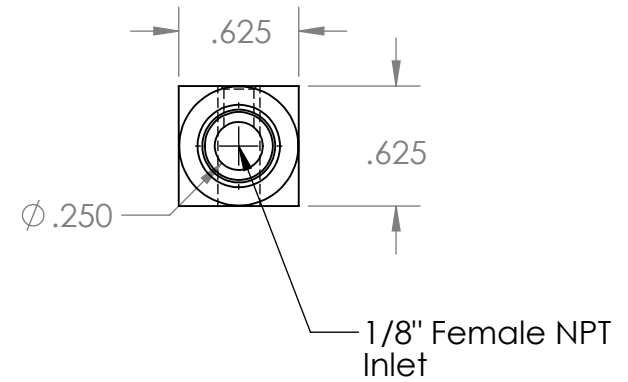

Ø.219
Mounting
Hole

10-32 Female UNF
Outlets

1/8" Female NPT
Inlet

1/8" Female NPT
Inlet

PROPRIETARY AND CONFIDENTIAL

Description

1/8" Female NPT Inlet x 10-32 Female UNF Outlets,
1 Inlet, 5 Outlet Ports,
Black Anodized Aluminum

NAME DATE
DRAWN BY: M.E. 5/23/218

PART#

32M5

REV
1

SHEET 1 OF 1

SCALE: 1:1

DO NOT SCALE DRAWING

industrialspec.com | 800-781-8486