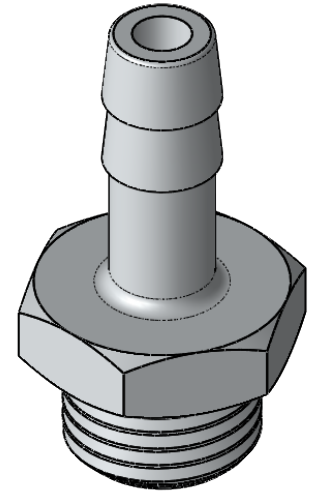

SECTION A-A

PROPRIETARY AND CONFIDENTIAL

Description

7mm Hose Barb x 1/4" Male BSPP Adapter,
Nickel Plated Brass

THE INFORMATION CONTAINED IN THIS DRAWING IS THE SOLE PROPERTY OF INDUSTRIAL SPECIALTIES MFG. AND IS MED SPECIALITES. ANY REPRODUCTION IN PART OR AS A WHOLE WITHOUT THE WRITTEN PERMISSION OF INDUSTRIAL SPECIALTIES MFG. AND IS MED SPECIALITES IS PROHIBITED.

NAME DATE
DRAWN BY: M.E. 4/42019

PART#

2601 7-1/4

REV
1

SHEET 1 OF 1

SCALE: 2:1

DO NOT SCALE DRAWING

industrialspec.com | 800-781-8486