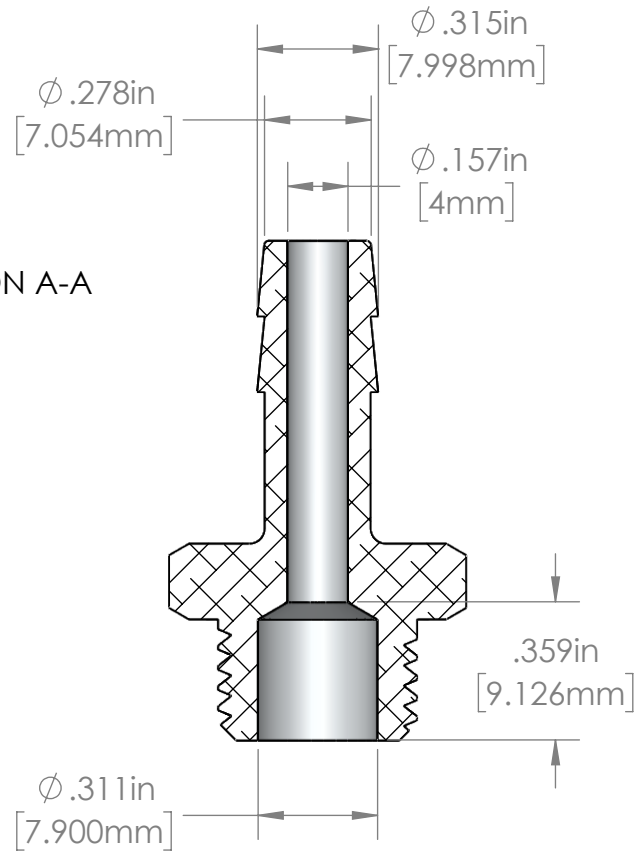

SECTION A-A

PROPRIETARY AND CONFIDENTIAL

Description

7mm Hose Barb x 1/4" Male BSPP Adapter,
Nickel Plated Brass

THE INFORMATION CONTAINED IN THIS DRAWING IS THE SOLE PROPERTY OF INDUSTRIAL SPECIALTIES MFG. AND IS MED SPECIALITES. ANY REPRODUCTION IN PART OR AS A WHOLE WITHOUT THE WRITTEN PERMISSION OF INDUSTRIAL SPECIALTIES MFG. AND IS MED SPECIALITES IS PROHIBITED.

NAME DATE
DRAWN BY: M.E. 4/42019

PART#

2601 7-1/4

REV
1

SHEET 1 OF 1

SCALE: 2:1

DO NOT SCALE DRAWING

industrialspec.com | 800-781-8486